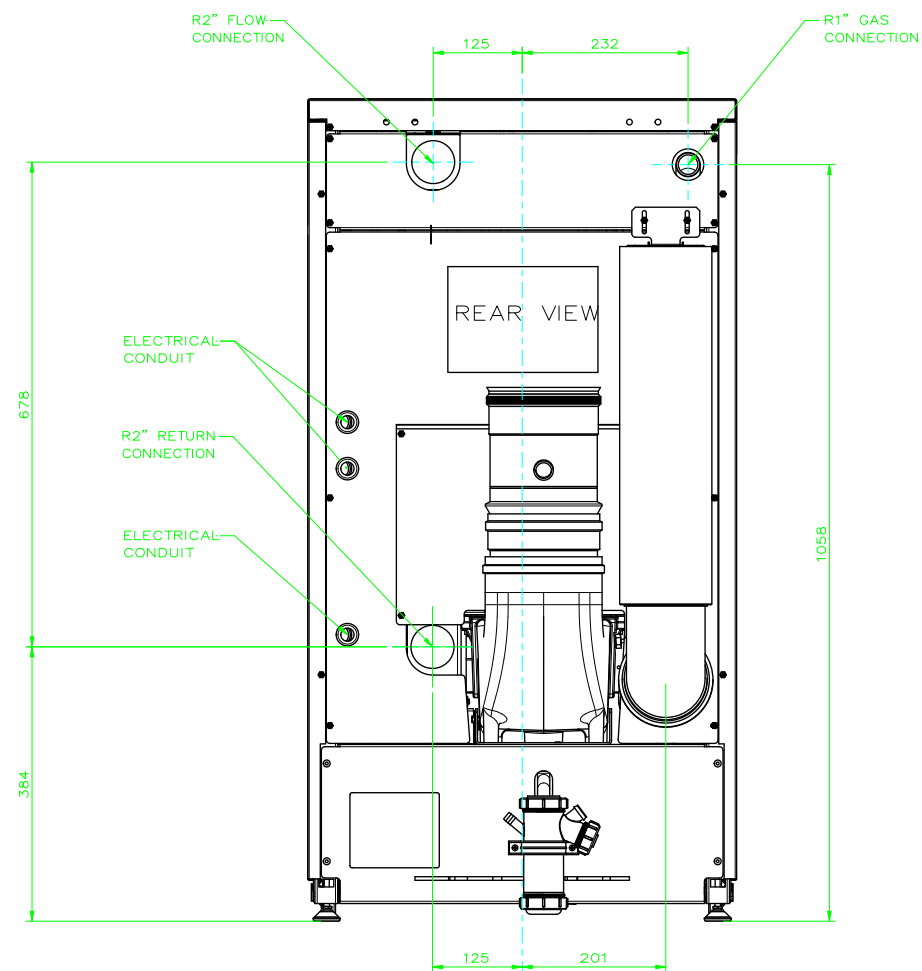

	A	B	C	D	E
80kW	835	927	1152	747	150
120 – 160kW	835	927	1152	687	150
200 – 280kW	1087	1204	1405	685	200

THIS DRAWING COVERS 80kW, 120kW AND 160kW BOILERS

IMPORTANT - ALL DIMENSIONS ARE IN mm

DISCLAIMER - DRAWING PROVIDED FOR REFERENCE ONLY. ALL DIMENSIONS SHOULD BE CHECKED ON RECEIPT OF ACTUAL GOODS.