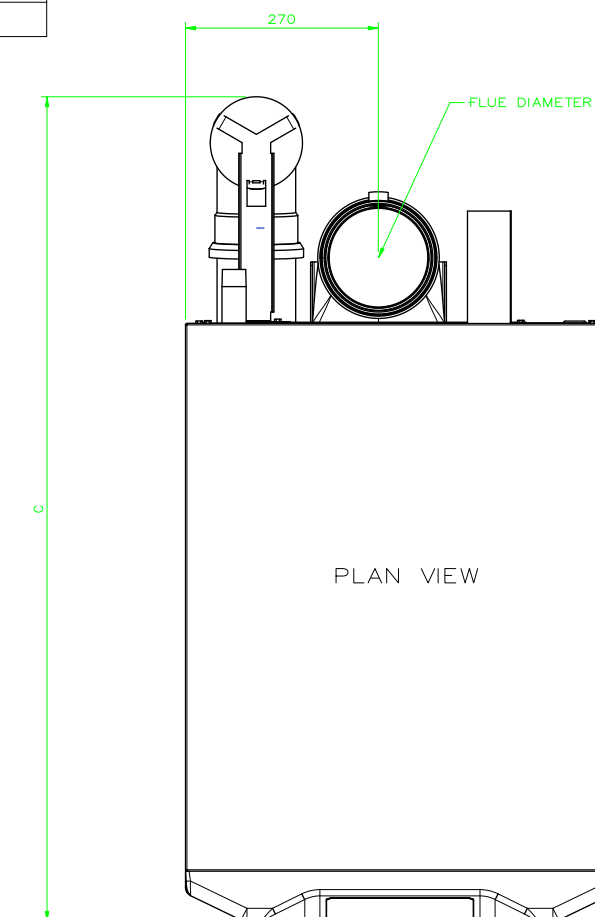

	A	B	C	D	E
80kW	835	927	1152	747	150
120 – 160kW	835	927	1152	687	150
200 – 280kW	1087	1204	1405	685	200

THIS DRAWING COVERS 80kW, 120kW AND 160kW BOILERS

IMPORTANT - ALL DIMENSIONS ARE IN mm

DISCLAIMER - DRAWING PROVIDED FOR REFERENCE ONLY. ALL DIMENSIONS SHOULD BE CHECKED ON RECEIPT OF ACTUAL GOODS.