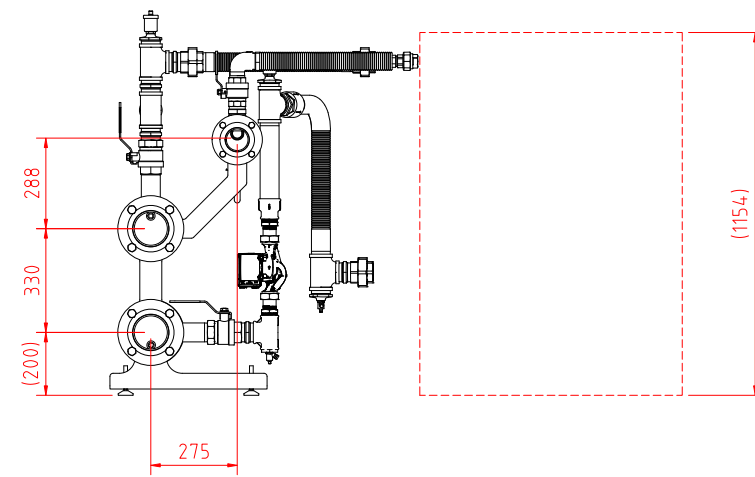

UIN <<fbc>>, IMAX XTRA 2, 3 BOILER HEADER KIT, 160kW, DN100 PN6 WATER, DN65 PN6 GAS, THREADED PUMP  
 Ideal Heating reserves the right to amend details or specification without notice. If in doubt please contact an authorised representative

UNTIL CREATION OF A SPECIFIC UIN FOR THIS KIT  
 THE FOLLOWING PARTS SHOULD BE USED  
 TO CREATE THE ARRANGEMENT SHOWN HERE:

- 1-OFF UIN 226413 1x DN100 HEADER, THREADED PUMP
- 1-OFF UIN 226415 2x DN100 HEADER, THREADED PUMP
- 1-OFF UIN 226419 DN100 W & DN65 G, SPACER SPOOL KIT
- 1-OFF UIN 226422 DN100 W & DN65 G, BLIND FLANGE KIT