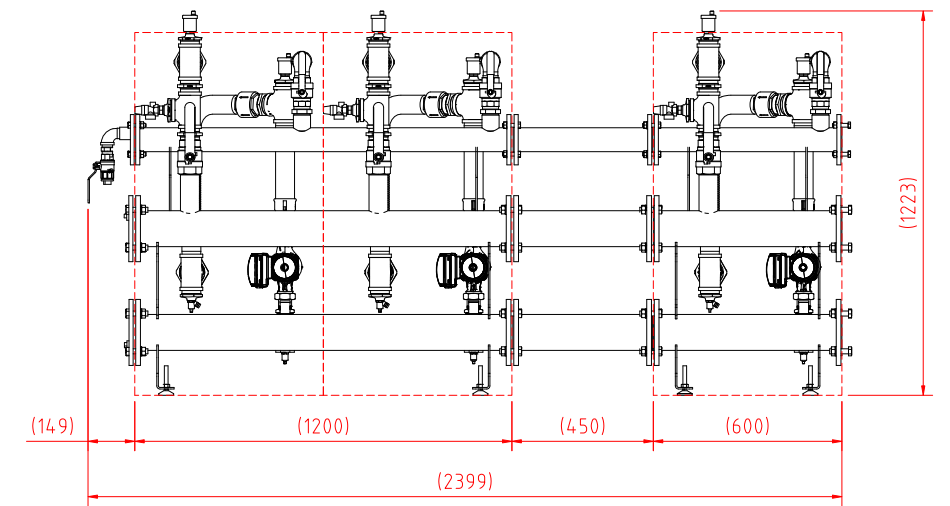

UIN <<fbc>>, IMAX XTRA 2, 3 BOILER HEADER KIT, 160kW, DN100 PN6 WATER, DN65 PN6 GAS, THREADED PUMP  
 Ideal Heating reserves the right to amend details or specification without notice. If in doubt please contact an authorised representative

UNTIL CREATION OF A SPECIFIC UIN FOR THIS KIT  
 THE FOLLOWING PARTS SHOULD BE USED  
 TO CREATE THE ARRANGEMENT SHOWN HERE:

- 1-OFF UIN 226413 1x DN100 HEADER, THREADED PUMP
- 1-OFF UIN 226415 2x DN100 HEADER, THREADED PUMP
- 1-OFF UIN 226419 DN100 W & DN65 G, SPACER SPOOL KIT
- 1-OFF UIN 226422 DN100 W & DN65 G, BLIND FLANGE KIT