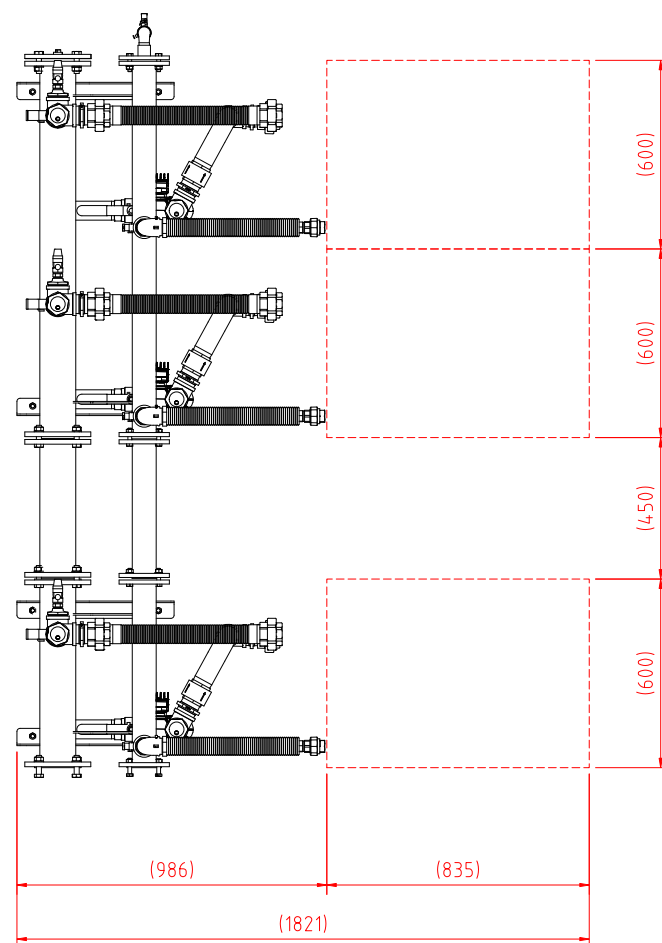

UIN <<fbc>>, IMAX XTRA 2, 3 BOILER HEADER KIT, 160kW, DN100 PN6 WATER, DN65 PN6 GAS, THREADED PUMP  
 Ideal Heating reserves the right to amend details or specification without notice. If in doubt please contact an authorised representative

UNTIL CREATION OF A SPECIFIC UIN FOR THIS KIT  
 THE FOLLOWING PARTS SHOULD BE USED  
 TO CREATE THE ARRANGEMENT SHOWN HERE:

- 1-OFF UIN 226413 1x DN100 HEADER, THREADED PUMP
- 1-OFF UIN 226415 2x DN100 HEADER, THREADED PUMP
- 1-OFF UIN 226419 DN100 W & DN65 G, SPACER SPOOL KIT
- 1-OFF UIN 226422 DN100 W & DN65 G, BLIND FLANGE KIT